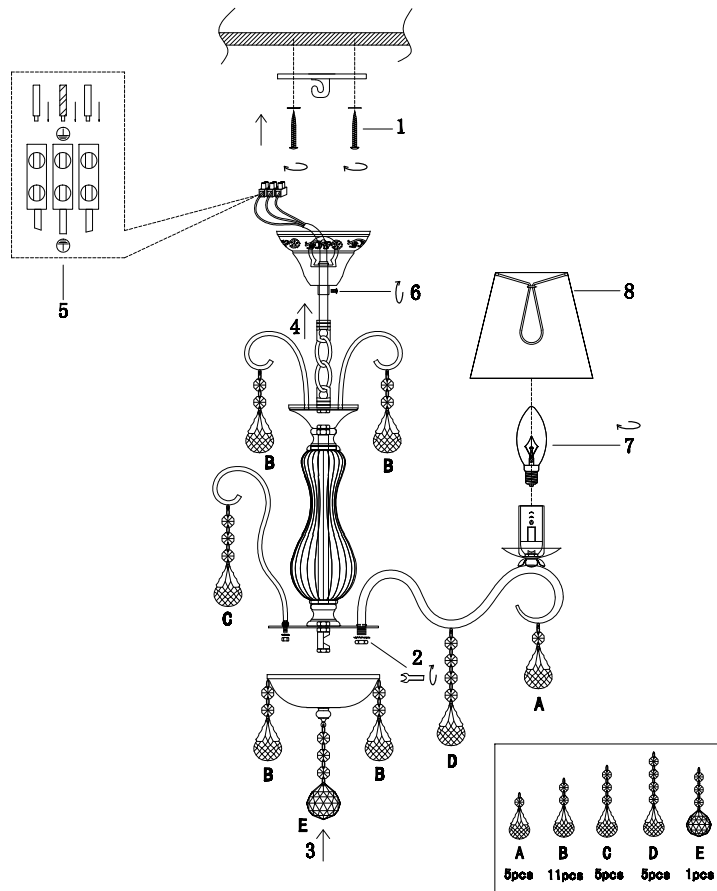

FREYA
TRADITION OF QUALITY

Instruction

FR2032PL-05W

5 x E14 (40W)

Model: FR2032PL-05W
Series: Lucretia

Ceiling Lamps