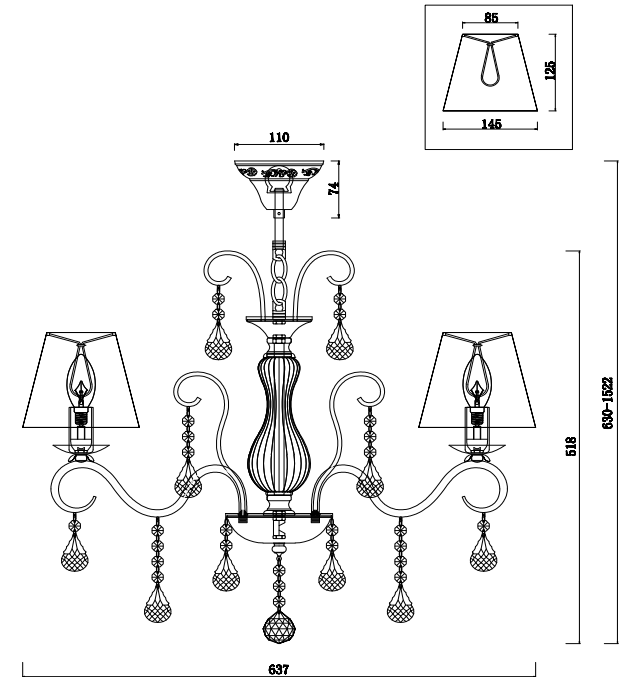

FREYA
TRADITION OF QUALITY

Instruction

FR2032PL-05W

5 x E14 (40W)

Model: FR2032PL-05W
Series: Lucretia

Ceiling Lamps